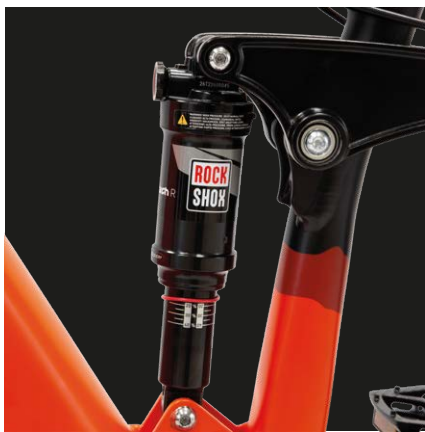

The way you move

OUTDOOR SEEKERS

Full suspension

Bafang M510 36V 250W 95Nm motor, central

Shimano Altus 9 speed shifter

Technical specifications

Prodotto Sku: **JE-BI-220005**
Ean code: **8056711537566**

Basic info	
Tyres	Kenda K1153 MTB, 29" x 2.35"
Rims	aluminium black, double shoulder
Brakes	hydraulic front and rear disc brake
Gearshift	Shimano Altus 9 speed
Fork	RockShox Judy Silver TK 29", 100mm
Shock absorber	RockShox Monarch R, 190x51mm
Chainset	Bafang 32T - 170mm
Pedals	Xerama
Frame	Hydroformed aluminium
Max speed*	25 km/h
Seat	REKO, Sport black
Seat post	EXAform, 900-i - Dropper seatpost with remote control
Handlebar	MTB HB-35BT alloy 800mm Ø35mm
Grips	Herrmans, MTB black diamond lock
Fender	not included
Kickstand	side model, adjustable
Max load	120kg

Electric system	
Lights	not included
Display	Bafang LCD waterproof
Motor	Bafang M510 36V 250W 95Nm, central
Battery	Bafang 36V 14.5Ah 522Wh, integrated
Charger	42V 2.0A
Charging time	about 8 hours
Range**	from 80 to 120 km, his figure depends on: level of assistance used, weight of the cyclist, muscle power applied when pedaling, tire pressure, road slope, number of stops and restarts

Dimensions and Weights	
Battery weight	3.5kg
Weight w/o battery	22.5kg
Total weight	26kg
E-bike dimensions	1985x1150x800mm
Pack dimensions	1650x900x290mm

* Always respect the highway code and the regulations in force in the country of use.
** Subject to variations based on driver weight, road conditions and temperature.