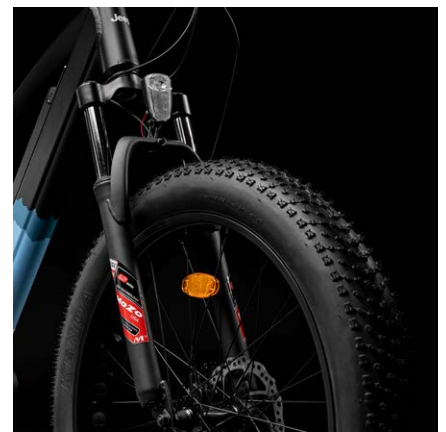

The way you move

OUTDOOR SEEKERS

36V, 250W, 80Nm bafang motor

Waterproof LCD Bafang display

Front suspension fork

Technical specifications

Product Sku: **JE-BI-220003**
Ean code: **8052679455942**

| Basic info | |
|-------------------|----------------------------------|
| Tyres | 26" x 4.0", Kenda |
| Rims | aluminium black, single shoulder |
| Brakes | hydraulic front and rear, Logan |
| Shifter | Shimano Altus 7 speed |
| Front fork | suspension, Mozo |
| Chainset | Bafang 38T - 170mm |
| Pedals | aluminium mtb |
| Frame | aluminium |
| Max speed* | 25 km/h |
| Seat | CY, high elastic foam |
| Seat post | aluminium, Zoom |
| Handlebar | aluminium, Zoom mtb |
| Grips | ergonomic rubber |
| Fender | not included |
| Kickstand | side model, adjustable |
| Rear rack | not included |
| Max load | 110kg |

| Electric system | |
|----------------------|--|
| Lights | front and rear LED lights |
| Display | LCD waterproof, Bafang with remote control |
| Motor | Bafang 36V 250W 80Nm, central |
| Battery | 36V 13.0Ah 468Wh, semi-integrated |
| Charger | 42V 2.0A |
| Charging time | about 5/7 hours |
| Range** | from 50 to 90 km, this figure depends on: level of assistance used, weight of the cyclist, muscle power applied when pedaling, tire pressure, road slope, number of stops and restarts |

| Misure | |
|---------------------------|-----------------|
| Battery weight | 3.2kg |
| Weight w/o battery | 24.2kg |
| Weight tot. | 27.4kg |
| E-bike dimensions | 1900x1200x650mm |
| Pack dimensions | 1520x900x280mm |